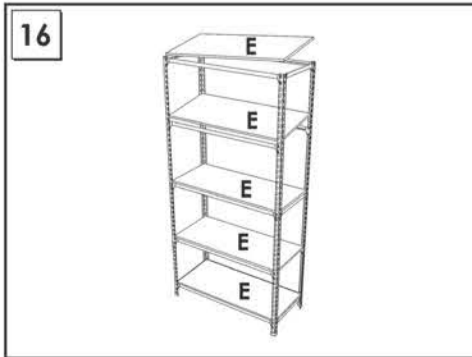

On-line instructions: www.instructionsrack.com/maderclick

www.simonrack.com

SIMONCLASSIC

SIMONCLICK

SIMONOFFICE

SIMONTALLER

BANCOS DE TRABAJO

SIMONHOME

TAQUILLAS

SIMONTITÁN

SIMONINOX

SIMONPALET

SIMONLEVER

ALTILLOS Y PASILLOS ELEVADOS