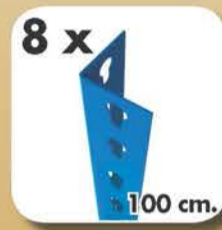

# 200 x 100 x 50 cm.

**MADERCLICK 5/500 PLUS**

9 min.

On-line instructions: [www.instructionsrack.com/maderclick](http://www.instructionsrack.com/maderclick)

www.simonrack.com

[www.simonrack.com](http://www.simonrack.com)