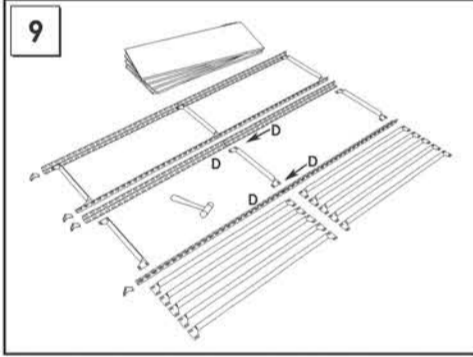

On-line instructions: www.instructionsrack.com/maderclick

www.simonrack.com

SIMONCLASSIC

SIMONCLICK

SIMONOFFICE

SIMONTALLER

BANCOS DE TRABAJO

SIMONHOME

TAQUILLAS

SIMONTITÁN

SIMONINOX

SIMONPALET

SIMONLEVER

ALTILLOS Y PASILLOS ELEVADOS