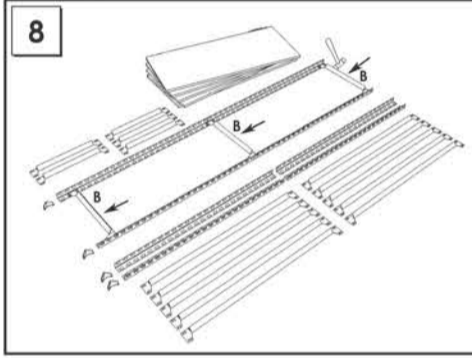

On-line instructions: www.instructionsrack.com/maderclick

www.simonrack.com

SIMONCLASSIC

SIMONCLICK

SIMONOFFICE

SIMONTALLER

BANCOS DE TRABAJO

SIMONHOME

TAQUILLAS

SIMONTITÁN

SIMONINOX

SIMONPALET

SIMONLEVER

ALTILLOS Y PASILLOS ELEVADOS