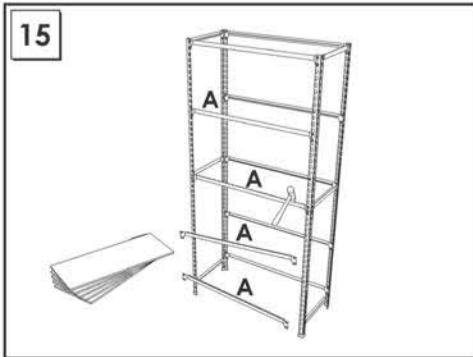

On-line instructions: www.instructionsrack.com/maderclick

www.simonrack.com

SIMONCLASSIC

SIMONCLICK

SIMONOFFICE

SIMONTALLER

BANCOS DE TRABAJO

SIMONHOME

TAQUILLAS

SIMONTITÁN

SIMONINOX

SIMONPALET

SIMONLEVER

ALTILLOS Y PASILLOS ELEVADOS