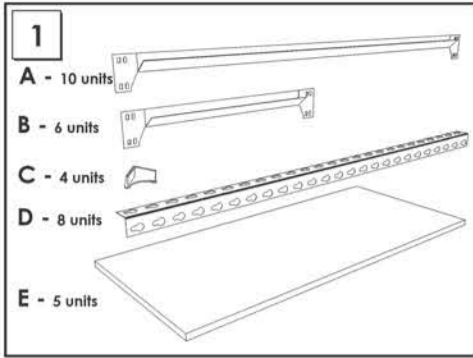

On-line instructions: www.instructionsrack.com/maderclick

www.simonrack.com

SIMONCLASSIC

SIMONCLICK

SIMONOFFICE

SIMONTALLER

BANCOS DE TRABAJO

SIMONHOME

TAQUILLAS

SIMONTITÁN

SIMONINOX

SIMONPALET

SIMONLEVER

ALTILLOS Y PASILLOS ELEVADOS