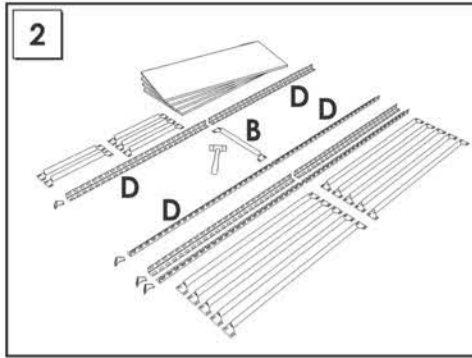

On-line instructions: www.instructionsrack.com/maderclick

www.simonrack.com

SIMONCLASSIC

SIMONCLICK

SIMONOFFICE

SIMONTALLER

BANCOS DE TRABAJO

SIMONHOME

TAQUILLAS

SIMONTITÁN

SIMONINOX

SIMONPALET

SIMONLEVER

ALTILLOS Y PASILLOS ELEVADOS