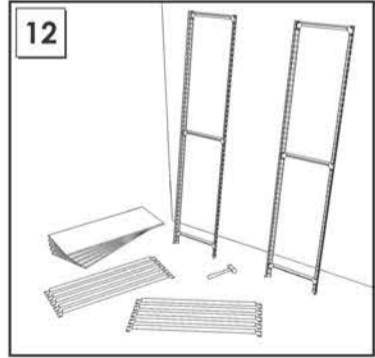

On-line instructions: www.instructionsrack.com/maderclick

www.simonrack.com

SIMONCLASSIC

SIMONCLICK

SIMONOFFICE

SIMONTALLER

BANCOS DE TRABAJO

SIMONHOME

TAQUILLAS

SIMONTITÁN

SIMONINOX

SIMONPALET

SIMONLEVER

ALTILLOS Y PASILLOS ELEVADOS