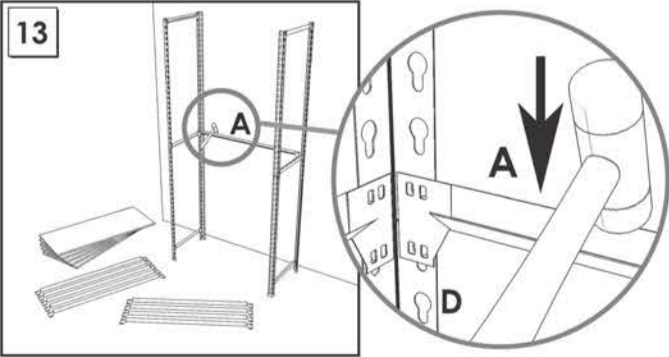

On-line instructions: www.instructionsrack.com/maderclick

www.simonrack.com

SIMONCLASSIC

SIMONCLICK

SIMONOFFICE

SIMONTALLER

BANCOS DE TRABAJO

SIMONHOME

TAQUILLAS

SIMONTITÁN

SIMONINOX

SIMONPALET

SIMONLEVER

ALTILLOS Y PASILLOS ELEVADOS