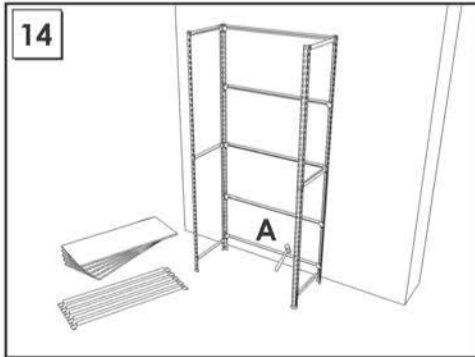

On-line instructions: www.instructionsrack.com/maderclick

www.simonrack.com

SIMONCLASSIC

SIMONCLICK

SIMONOFFICE

SIMONTALLER

BANCOS DE TRABAJO

SIMONHOME

TAQUILLAS

SIMONTITÁN

SIMONINOX

SIMONPALET

SIMONLEVER

ALTILLOS Y PASILLOS ELEVADOS