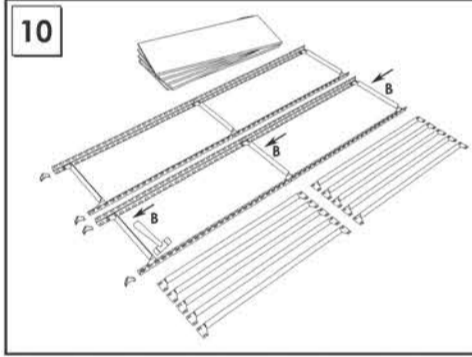

On-line instructions: www.instructionsrack.com/maderclick

www.simonrack.com

SIMONCLASSIC

SIMONCLICK

SIMONOFFICE

SIMONTALLER

BANCOS DE TRABAJO

SIMONHOME

TAQUILLAS

SIMONTITÁN

SIMONINOX

SIMONPALET

SIMONLEVER

ALTILLOS Y PASILLOS ELEVADOS