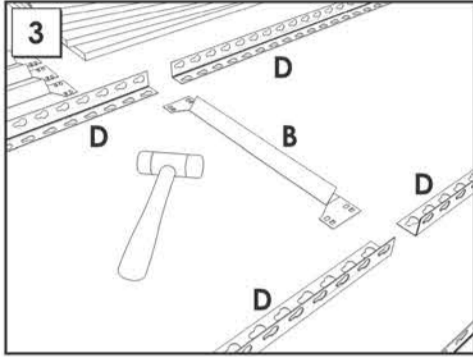

On-line instructions: www.instructionsrack.com/maderclick

www.simonrack.com

SIMONCLASSIC

SIMONCLICK

SIMONOFFICE

SIMONTALLER

BANCOS DE TRABAJO

SIMONHOME

TAQUILLAS

SIMONTITÁN

SIMONINOX

SIMONPALET

SIMONLEVER

ALTILLOS Y PASILLOS ELEVADOS