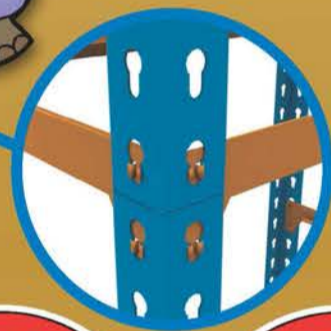

# 200 x 100 x 50 cm.

**MADERCLICK 5/500 PLUS**

9 min.

On-line instructions: [www.instructionsrack.com/maderclick](http://www.instructionsrack.com/maderclick)

www.simonrack.com

[www.simonrack.com](http://www.simonrack.com)