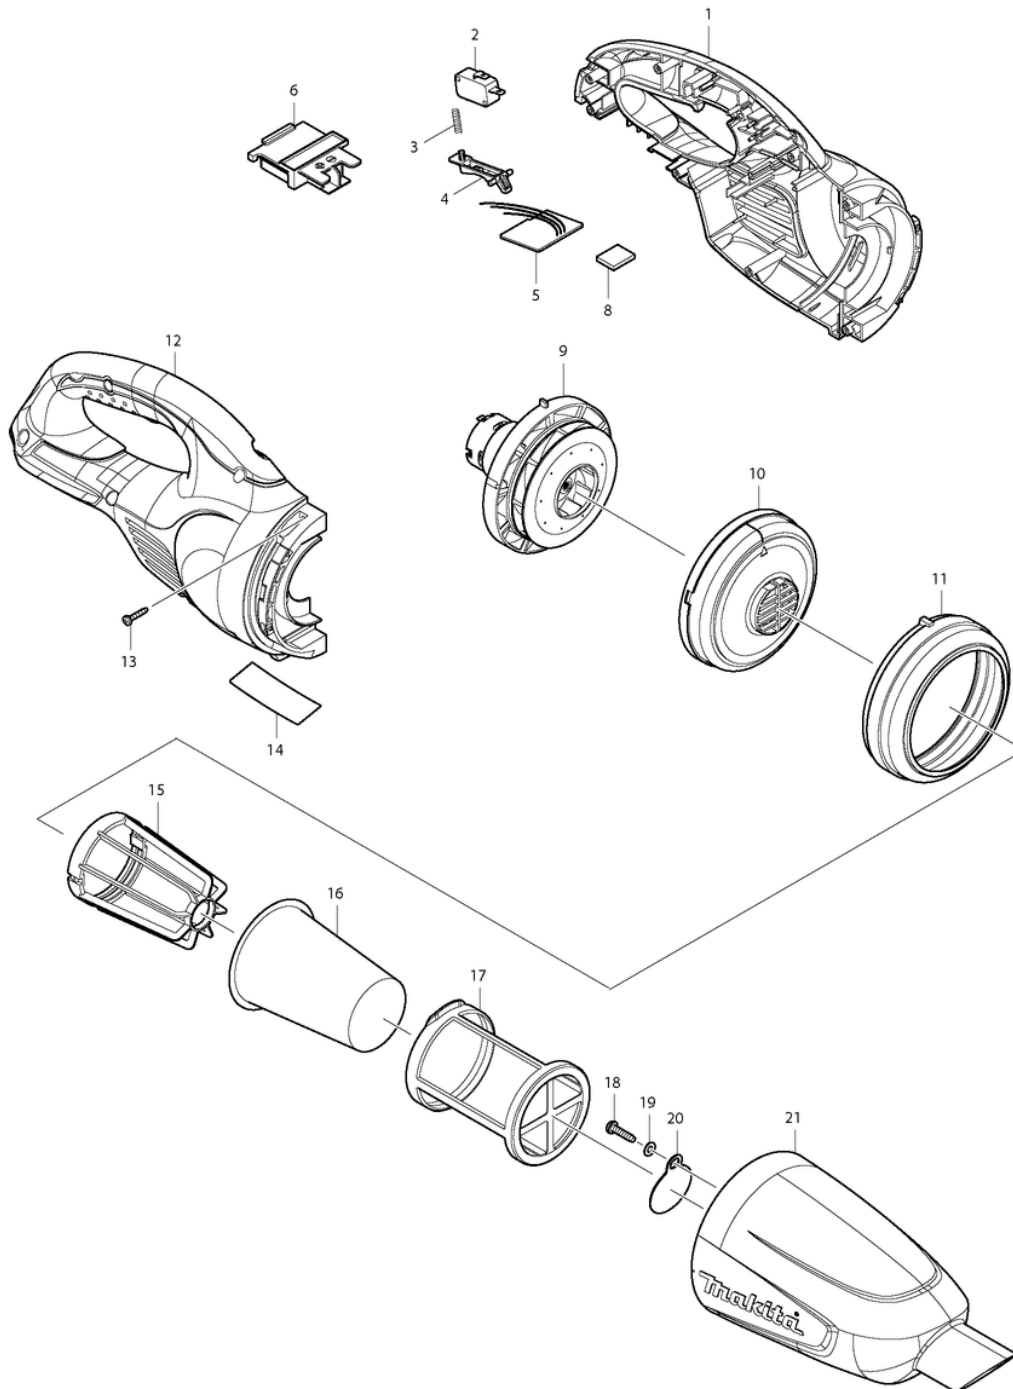

Makita Service Information / Model: DCL180