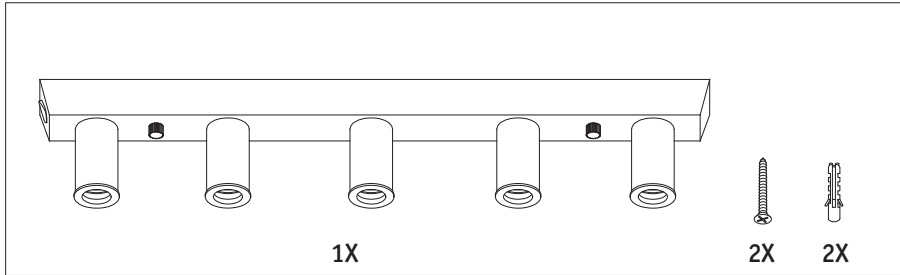

Safety Instructions
Nr. 0,1,2