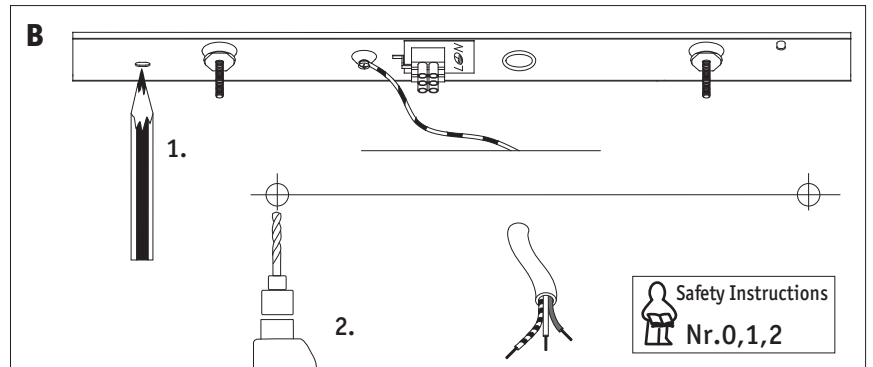

Safety Instructions
Nr. 0,1,2